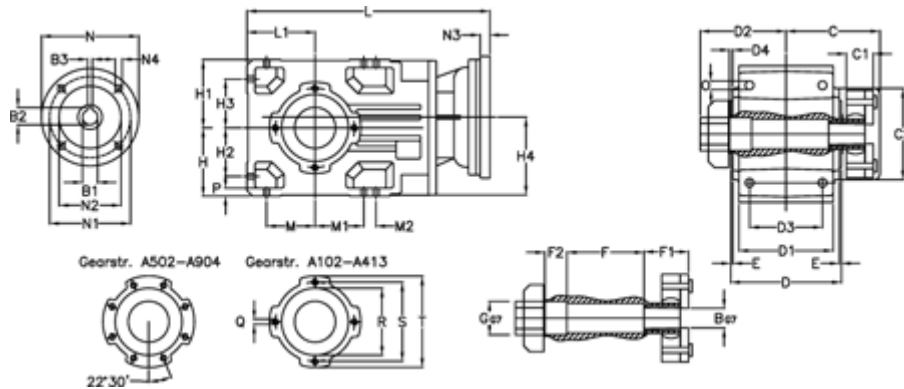

Article number: 29600201206135

Description: Bevel helical gearbox
A202QF25-12-P90B5

Measures

B = 25	D1 = 110	F2 = 36	L = 325.5	N3 = -
B1 = 24	D2 = 60	G = 32	L1 = 80	N4 = M10x12
B2 = 27.3	D3 = 90	GA = 14,5 NM	M = 60.0	O = 9.5
B3 = 8	d4 = 4.5	H = 80	M1 = 60.0	P = 9
C = 89.5	Description = A202QF-xx-P90 B5	H1 = 80	M2 = -	Q = M8x15
C1 = 23	E = 3.0	H2 = 60.0	N = 200	R = 95
C2 = 72.0	F = 77.5	H3 = 60.0	N1 = 165	S = 115
D = 136	F1 = 36.0	H4 = 93.0	N2 = 130	T = 140